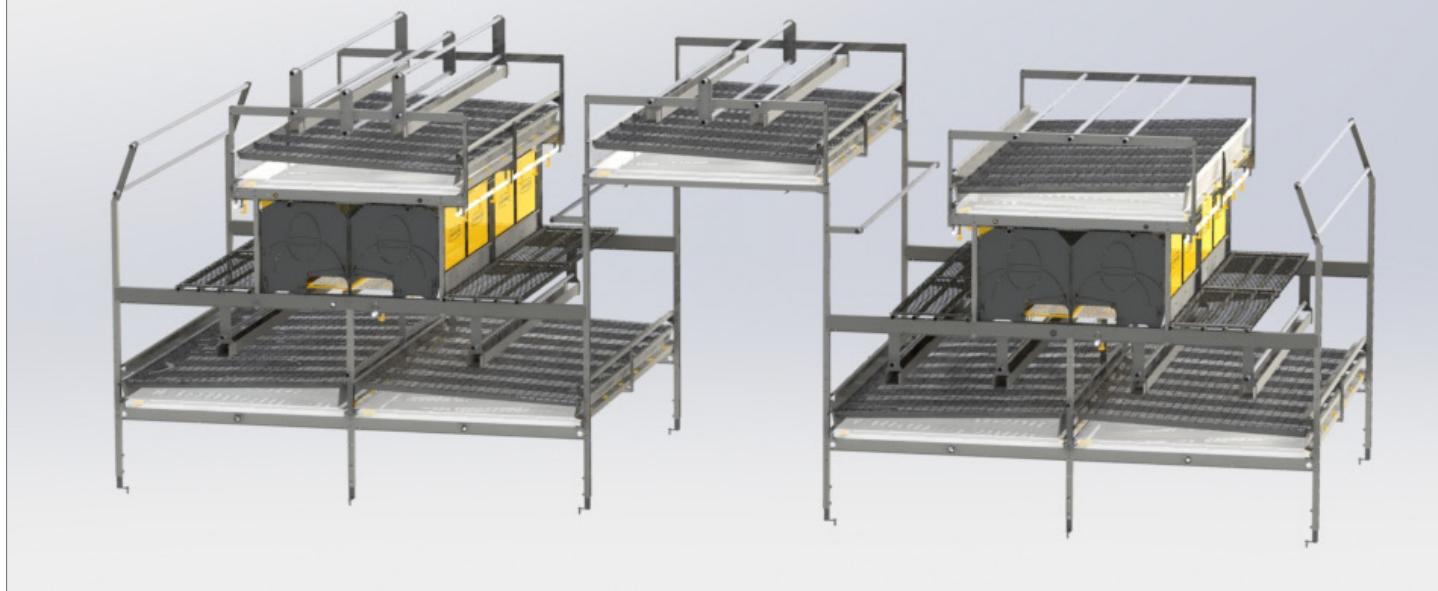

AVIARY SYSTEMS COMBO ONE TIER

COMBO THE MODULAR AVIARY SYSTEM

FACTS

- System area:**
2,94 m² per running meter
- Nest area:**
1,143 m² per running meter
- Feed trough:**
Up to 4 meters per running meter
- Perches:**
Up to 15 perches per row

The Combo One Tier is particularly suitable for houses with a low ceiling.

It is also a perfect alternative for classic floor housing for commercial layers with advantages such as automatic manure removal, everything integrated in the system (nests, perches, feed, water), no disassembling during cleaning and optimal use of the floor.

AVIARY SYSTEMS COMBO PLUS

COMBO THE MODULAR AVIARY SYSTEM

FACTS

- System area:**
10,25 m² per running meter
- Nest area:**
2,286 m² per running meter
- Feed trough:**
Up to 10 meters per running meter
- Perches:**
Up to 48 perches per row

The Combo Plus is suitable for houses where more space is needed.

The Combo Plus is all about optimizing the space in the houses without compromising the Combos many advantages such as openness, freedom of movement, accessibility and unobstructed view.