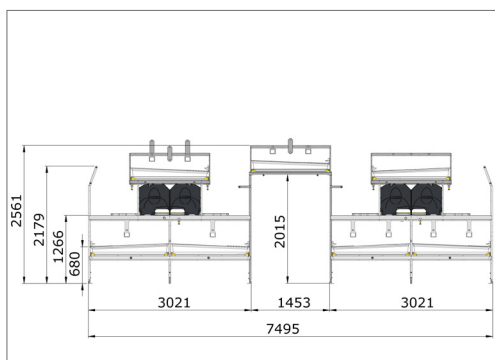

AVIARY SYSTEMS COMBO ONE TIER

COMBO THE MODULAR AVIARY SYSTEM

FACTS

- System area:**
2,94 m² per running meter
- Nest area:**
1,143 m² per running meter
- Feed trough:**
Up to 4 meters per running meter
- Perches:**
Up to 15 perches per row

AVIARY SYSTEMS COMBO PLUS

COMBO THE MODULAR AVIARY SYSTEM

FACTS

- System area:**
10,25 m² per running meter
- Nest area:**
2,286 m² per running meter
- Feed trough:**
Up to 10 meters per running meter
- Perches:**
Up to 48 perches per row