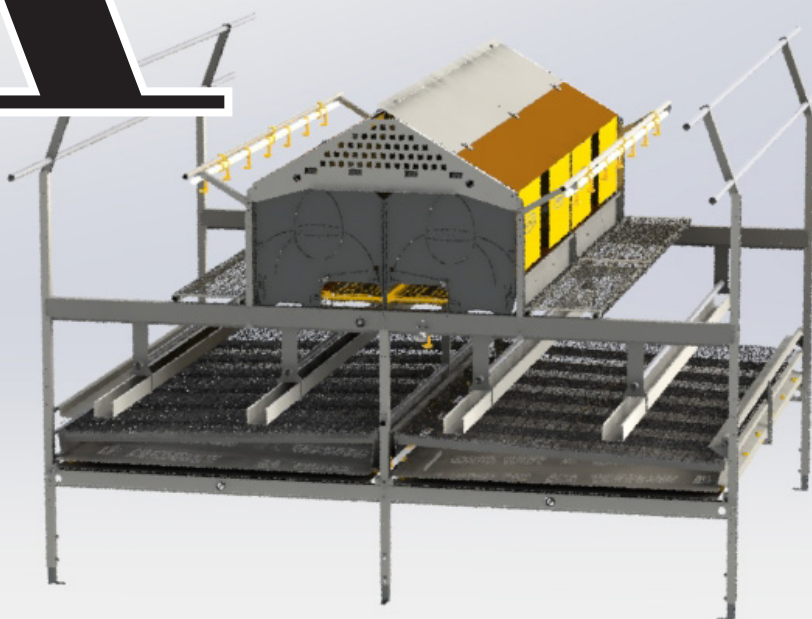

AVIARY SYSTEMS COMBO ONE TIER

COMBO THE MODULAR AVIARY SYSTEM

FACTS

- System area:**
2,94 m² per running meter
- Nest area:**
1,143 m² per running meter
- Feed trough:**
Up to 4 meters per running meter
- Perches:**
Up to 15 perches per row

The Combo One Tier is particularly suitable for houses with a low ceiling.

It is also a perfect alternative for classic floor housing for commercial layers with advantages such as automatic manure removal, everything integrated in the system (nests, perches, feed, water), no disassembling during cleaning and optimal use of the floor.

AVIARY SYSTEMS COMBO PLUS

COMBO THE MODULAR AVIARY SYSTEM

FACTS

- System area:**
10,25 m² per running meter
- Nest area:**
2,286 m² per running meter
- Feed trough:**
Up to 10 meters per running meter
- Perches:**
Up to 48 perches per row

The Combo Plus is suitable for houses where more space is needed.

The Combo Plus is all about optimizing the space in the houses without compromising the Combos many advantages such as openness, freedom of movement, accessibility and unobstructed view.