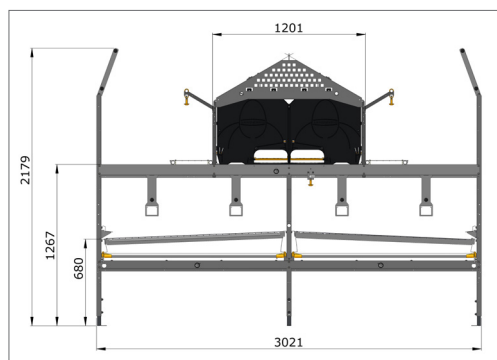

AVIARY SYSTEMS COMBO ONE TIER

COMBO THE MODULAR AVIARY SYSTEM

FACTS

- System area:**
2,94 m² per running meter
- Nest area:**
1,143 m² per running meter
- Feed trough:**
Up to 4 meters per running meter
- Perches:**
Up to 15 perches per row

The Combo One Tier is particularly suitable for houses with a low ceiling.

It is also a perfect alternative for classic floor housing for commercial layers with advantages such as automatic manure removal, everything integrated in the system (nests, perches, feed, water), no disassembling during cleaning and optimal use of the floor.

AVIARY SYSTEMS COMBO PLUS

COMBO THE MODULAR AVIARY SYSTEM

FACTS

- System area:**
10,25 m² per running meter
- Nest area:**
2,286 m² per running meter
- Feed trough:**
Up to 10 meters per running meter
- Perches:**
Up to 48 perches per row